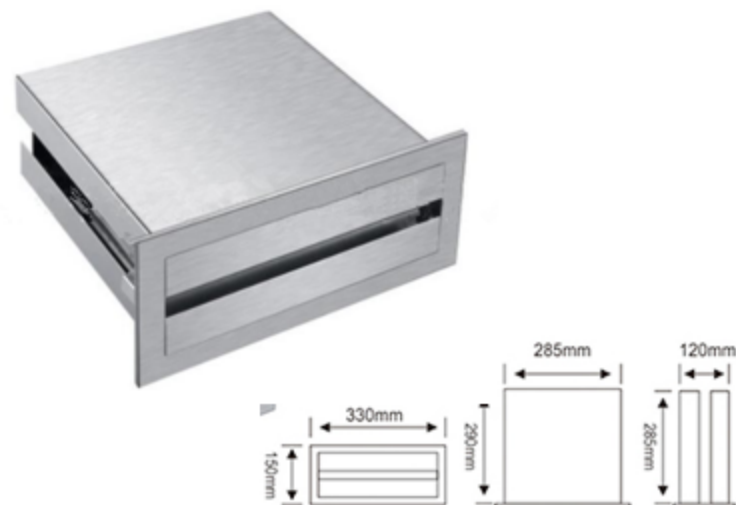

纸巾盒系列

型号	规格 (mm)	材质
A-800	285*100*360	不锈钢
材质	201/304 拉丝/亮光	

型号	规格 (mm)	材质
A-520	285*100*360	不锈钢
材质	201/304 拉丝/亮光