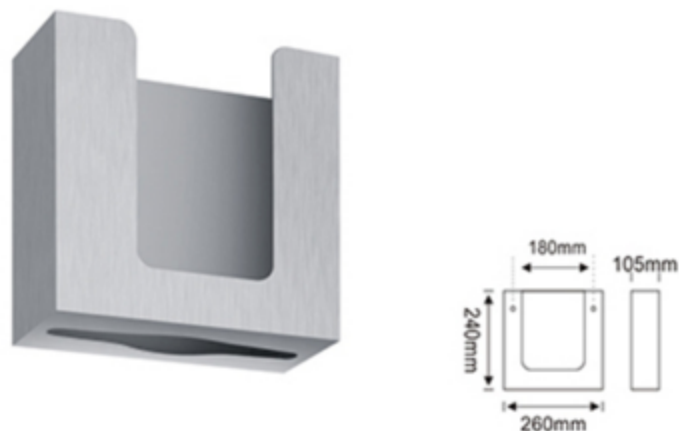

型号	规格 (mm)	材质
A-298	265*105*240	不锈钢
材质	201/304 拉丝/亮光