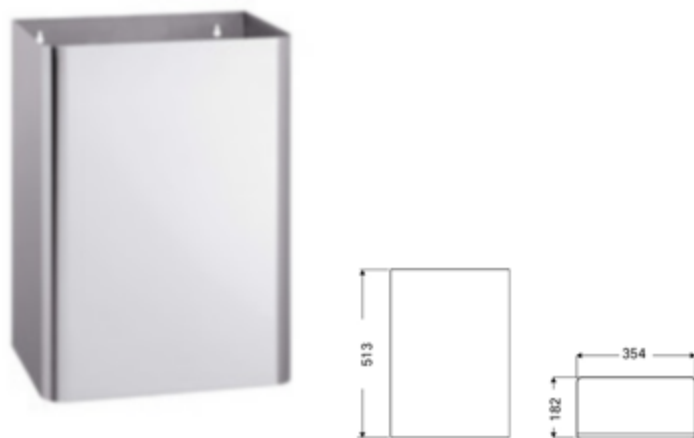

垃圾桶系列

型号	规格 (mm)	材质
A-513	513*182*98	不锈钢
饰面	壁挂亮光/拉丝